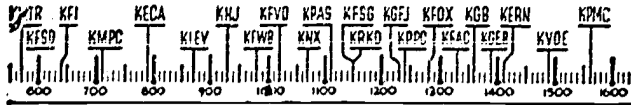

YOUR RADIO TODAY

[The information contained in this schedule is furnished by the stations broadcasting the program]

SUNDAY CHURCH SERVICES

Time	Station/Service	Station/Service	Station/Service
7 A.M.	KFWB—E'yman's Church	KGER—Pentecostal	KNX—Air Church
7:30 A.M.	KFVD—Rev. Salas	KRKD—Rev. Squires	
8 A.M.	KFVD—Rev. Salas	KNX—Air Church (8:05)	KFAC—Country Church
8:15 A.M.	KMPC—J. E. Wainwright		
8:30 A.M.	KFWB—Rescue Mission	KPAS—Immanuel Baptist	KMTR—W. B. Record
9 A.M.	KFAC—Liberal Catholic H		
9:15 A.M.	KGER—March Ahead Time		
9:30 A.M.	KPPC—Bible Class	KPAS—Immanuel Temple	
10 A.M.	KNX—Air Church	KMPC—Wesley League	
10:15 A.M.	KFOJ—Independ. Church		
10:30 A.M.	KPPC—Church News	KFSG—Aimee McPherson	KGER—Heralds of Hope
		10:45 A.M.	KPAS—Christian Church
			4:30 P.M.
		11 A.M.	KGER—Colonial Tabernac
			KMTR—Bible Treasury
			5 P.M.
			KPAS—Lincoln Presby. Ch
			5:30 P.M.
			KFOJ—Lutheran Church
			KGER—Rev. Weber
			KPAS—Helen Markham
			6 P.M.
			KPAS—Holliston Methodist
			6:30 P.M.
			KFOJ—Rev. Ivie
			KGFJ—Tabernacle
			KPAS—Beyond Tomorrow
			7 P.M.
			KFSG—Aimee McPherson
			8 P.M.
			KMTR—Floyd B. Johnson
			KGFJ—Bethel Church
			KFWB—Presbyterian Ch.
			KPAS—Church Open Door
			KFAC—Methodist Church
			9:30 P.M.
			KGFJ—Boyd Johnston
			KFWB—Pacific Lutheran
			KFAC—"Glorious Hope"
			KMTR—Lutheran Church
			KFSG—Wendell St. Clair
			9:45 P.M.
			KMTR—Lutheran Church